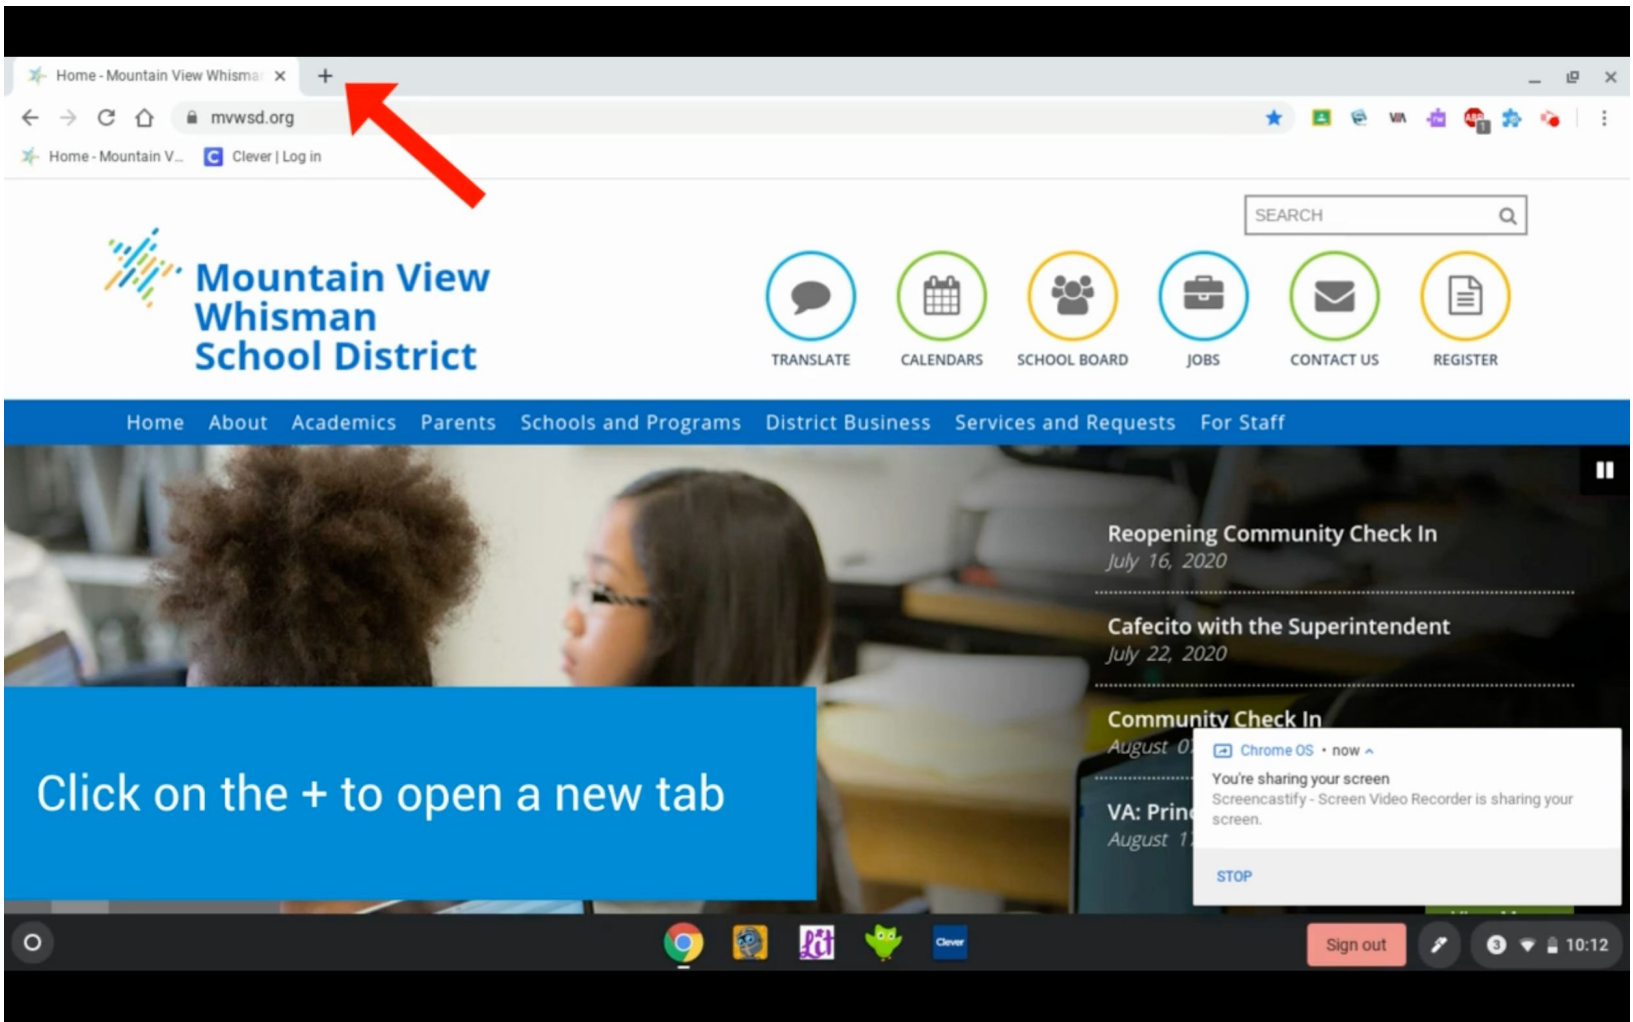

Community Check In
August 0...

VA: Prin...
August 1...

Chrome OS · now ^

You're sharing your screen
Screencastify - Screen Video Recorder is sharing your screen.

STOP

Sign out

10:12

 **Mountain View
Whisman
School District**

Click on the + to open a new tab

- Reopening Community Check In**
July 16, 2020
- Cafecito with the Superintendent**
July 22, 2020
- Community Check In**
August 0...
- VA: Prin**
August 1...

Chrome OS · now ^