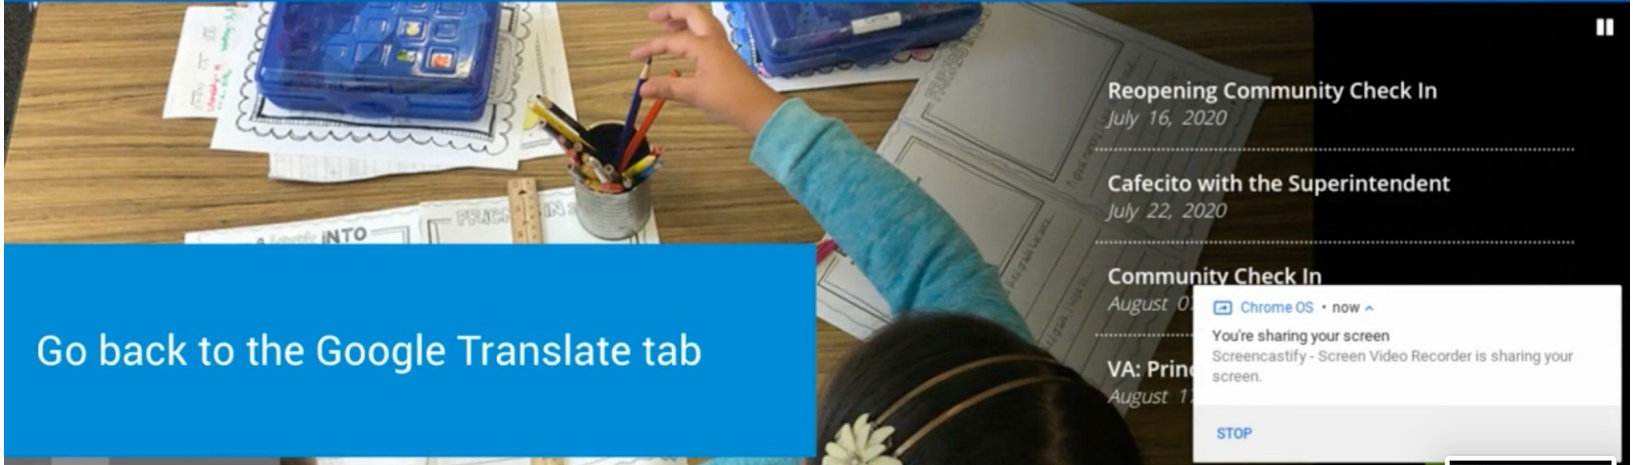

You're sharing your screen

ScreenCastify - Screen Video Recorder is sharing your screen.

STOP

VA: Prin... August 1...

Sign out 🔧 📶 📶 10:13

SEARCH

TRANSLATE

CALENDARS

SCHOOL BOARD

JOBS

CONTACT US

REGISTER

Home About Academics Parents Schools and Programs District Business Services and Requests For Staff

Reopening Community Check In

July 16, 2020

Cafecito with the Superintendent

July 22, 2020

Community Check In

August 0

Chrome OS · now ^

You're sharing your screen

ScreenCastify - Screen Video Recorder is sharing your screen.

STOP

Go back to the Google Translate tab