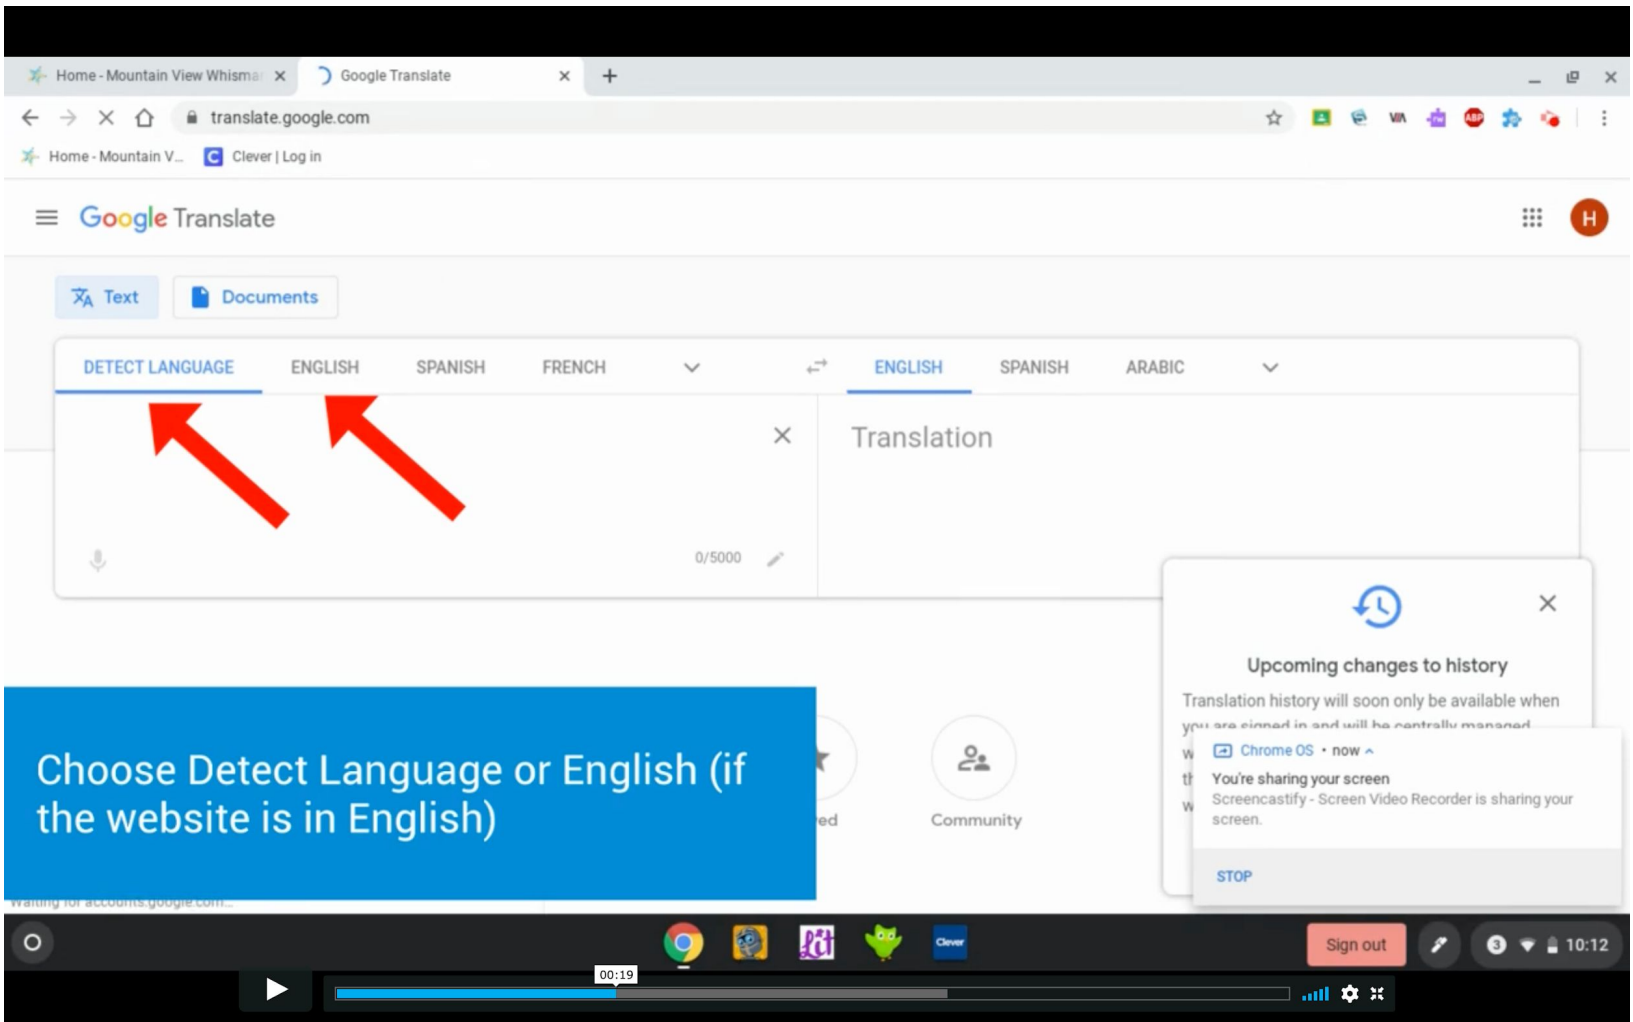

Choose Detect Language or English (if the website is in English)

Upcoming changes to history

Translation history will soon only be available when you are signed in and will be centrally managed.

[Chrome OS](#) · now ^

You're sharing your screen

ScreenCastify - Screen Video Recorder is sharing your screen.

[STOP](#)