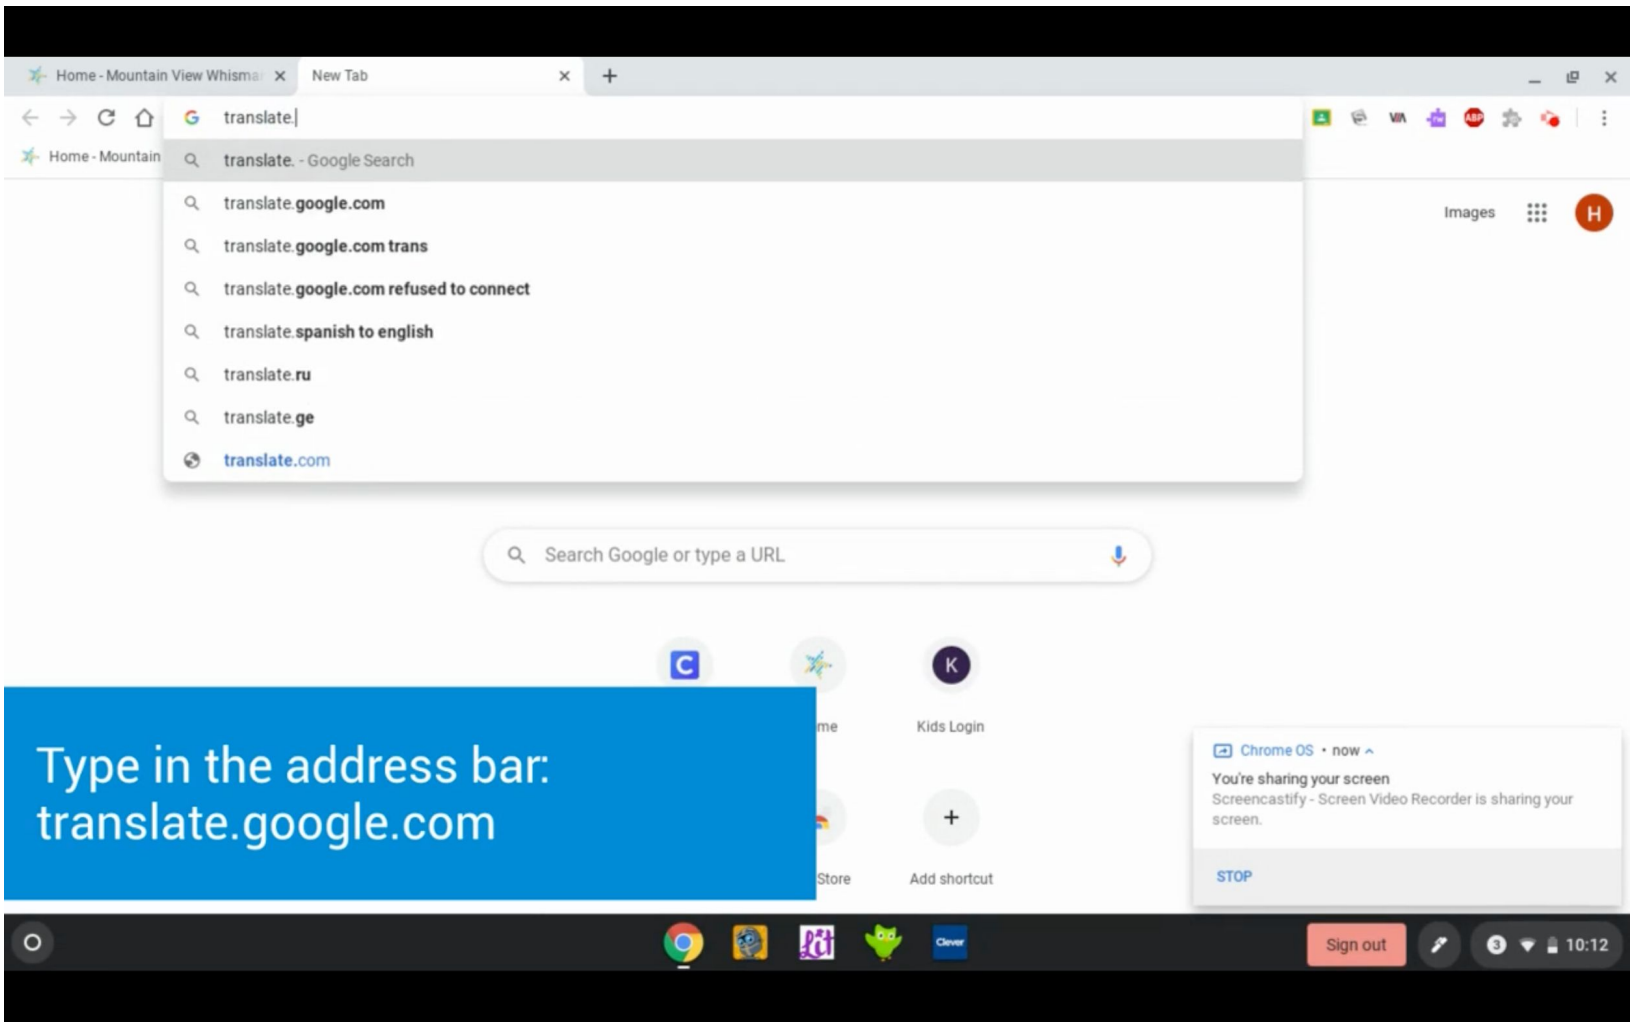

Click on the + to open a new tab

- Reopening Community Check In**
July 16, 2020
- Cafecito with the Superintendent**
July 22, 2020
- Community Check In**
August 0...
- VA: Prin**
August 1...

Chrome OS · now ^

You're sharing your screen

ScreenCastify - Screen Video Recorder is sharing your screen.

STOP

Sign out   10:12

Type in the address bar:
translate.google.com

Chrome OS · now ^
You're sharing your screen
Screencastify - Screen Video Recorder is sharing your screen.
STOP