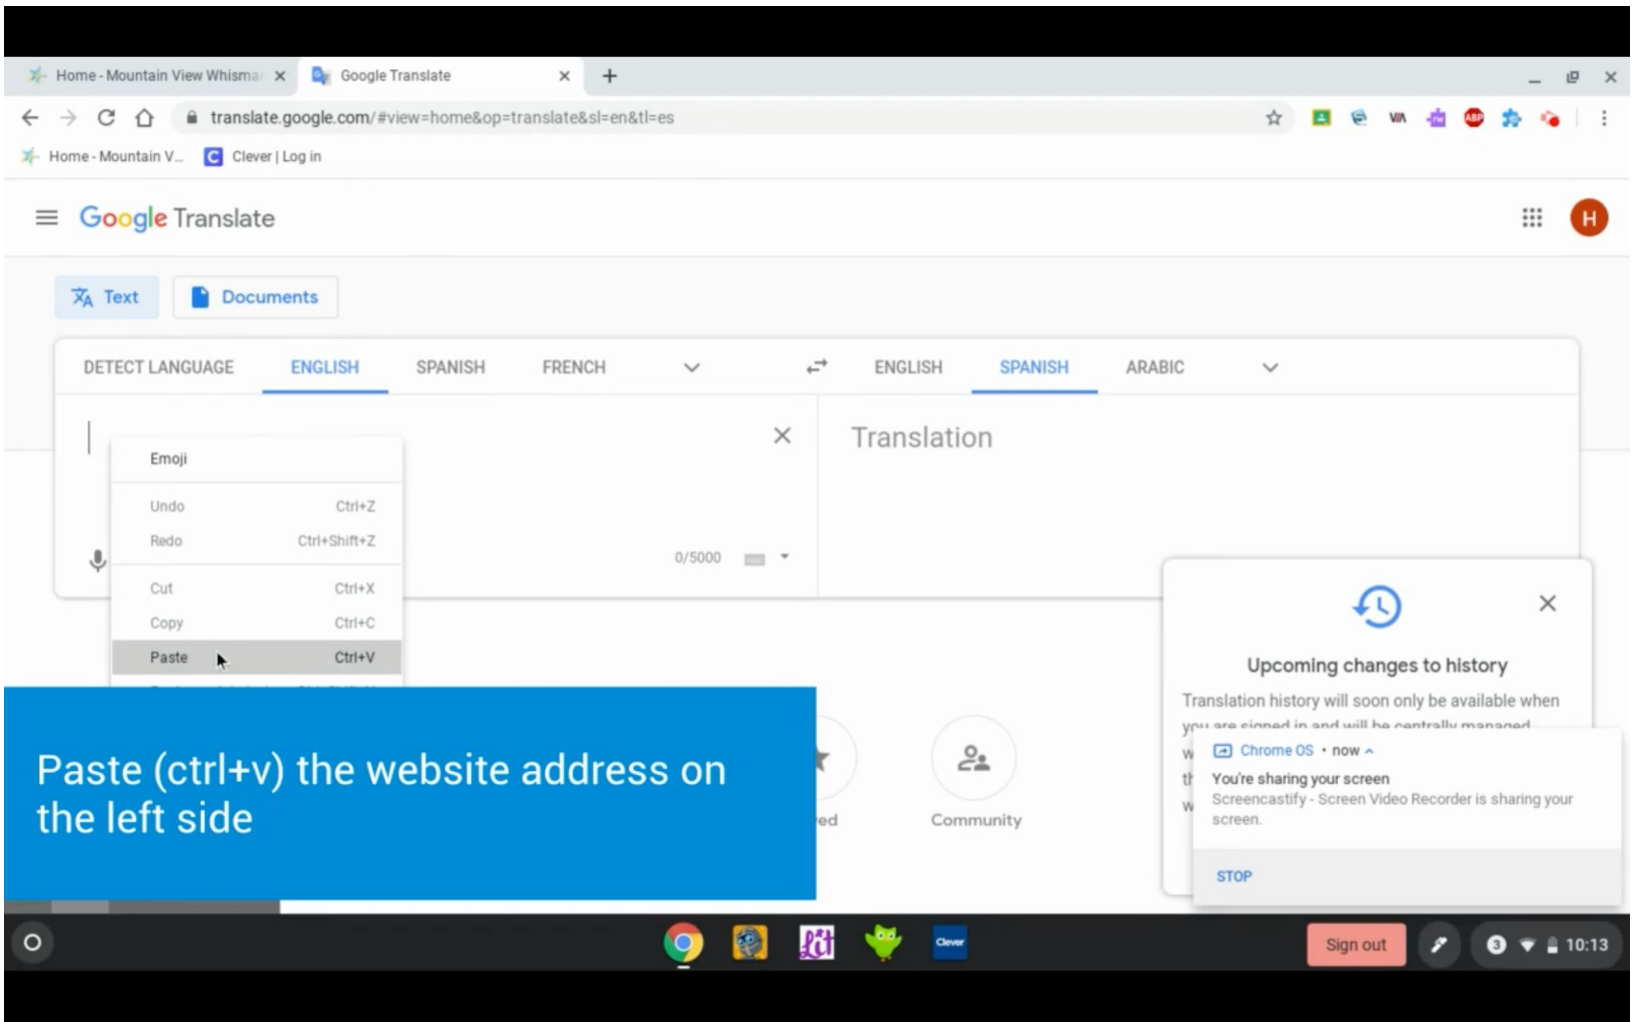

July 22, 2020

Community Check In

August 0

Chrome OS · now ^

You're sharing your screen

ScreenCastify - Screen Video Recorder is sharing your screen.

STOP

Go back to the Google Translate tab